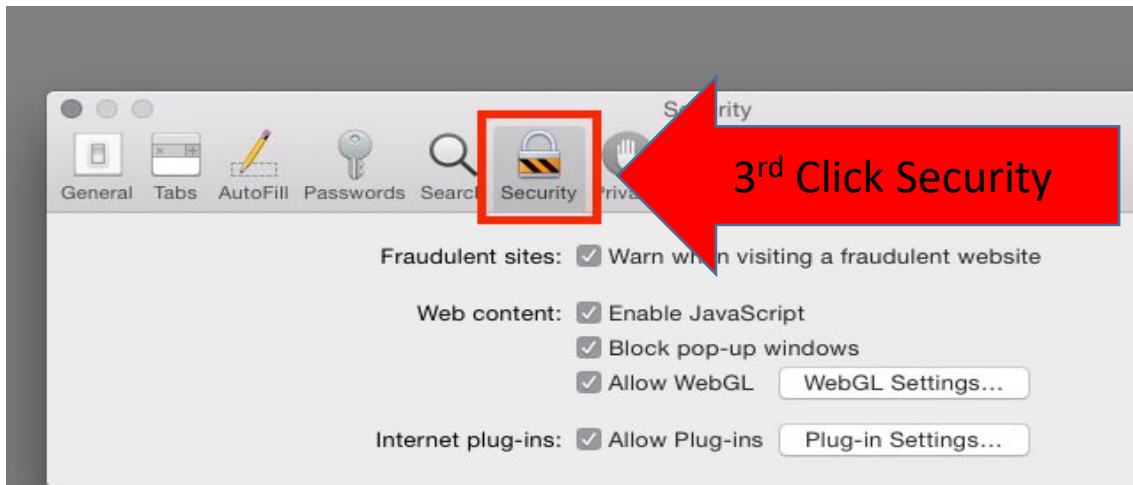

Managing Pop-ups (Safari, Mac)

Questions?

For questions regarding FIS operation or to have information added to an account please contact:

Faculty.Info@unt.edu

Academic Administration- 940-369-6108