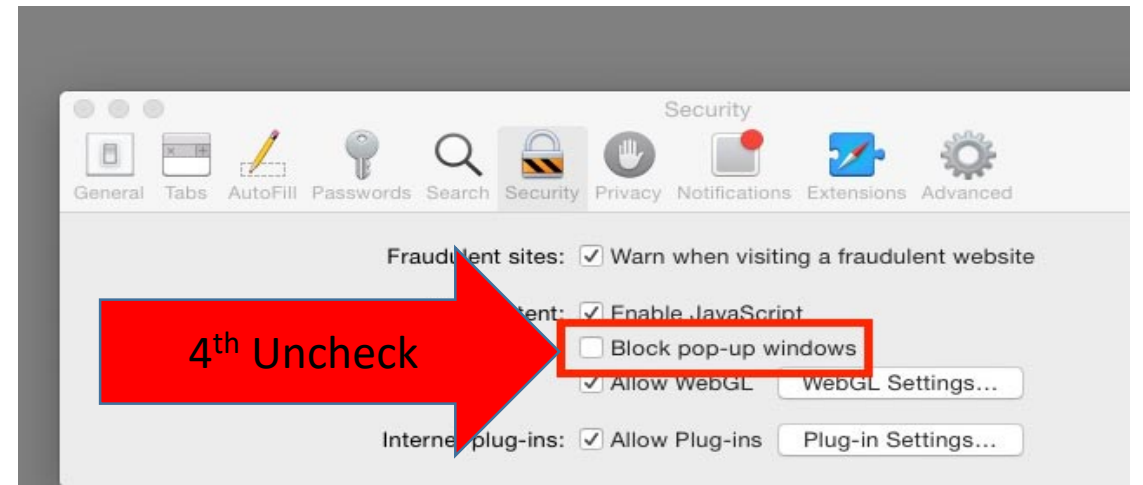

Managing Pop-ups (Safari, Mac)

Questions?

For questions regarding FIS operation or to have information added to an account please contact:

Faculty.Info@unt.edu

Academic Administration- 940-369-6108