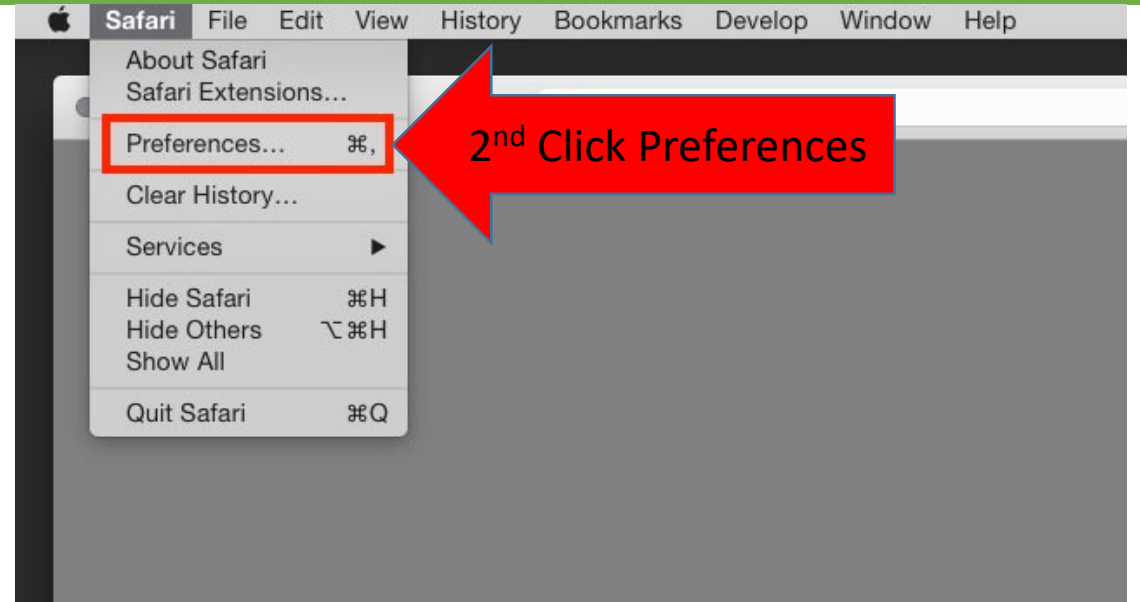

Managing Pop-ups (Safari, Mac)

Questions?

For questions regarding FIS operation or to have information added to an account please contact:

Faculty.Info@unt.edu

Academic Administration- 940-369-6108