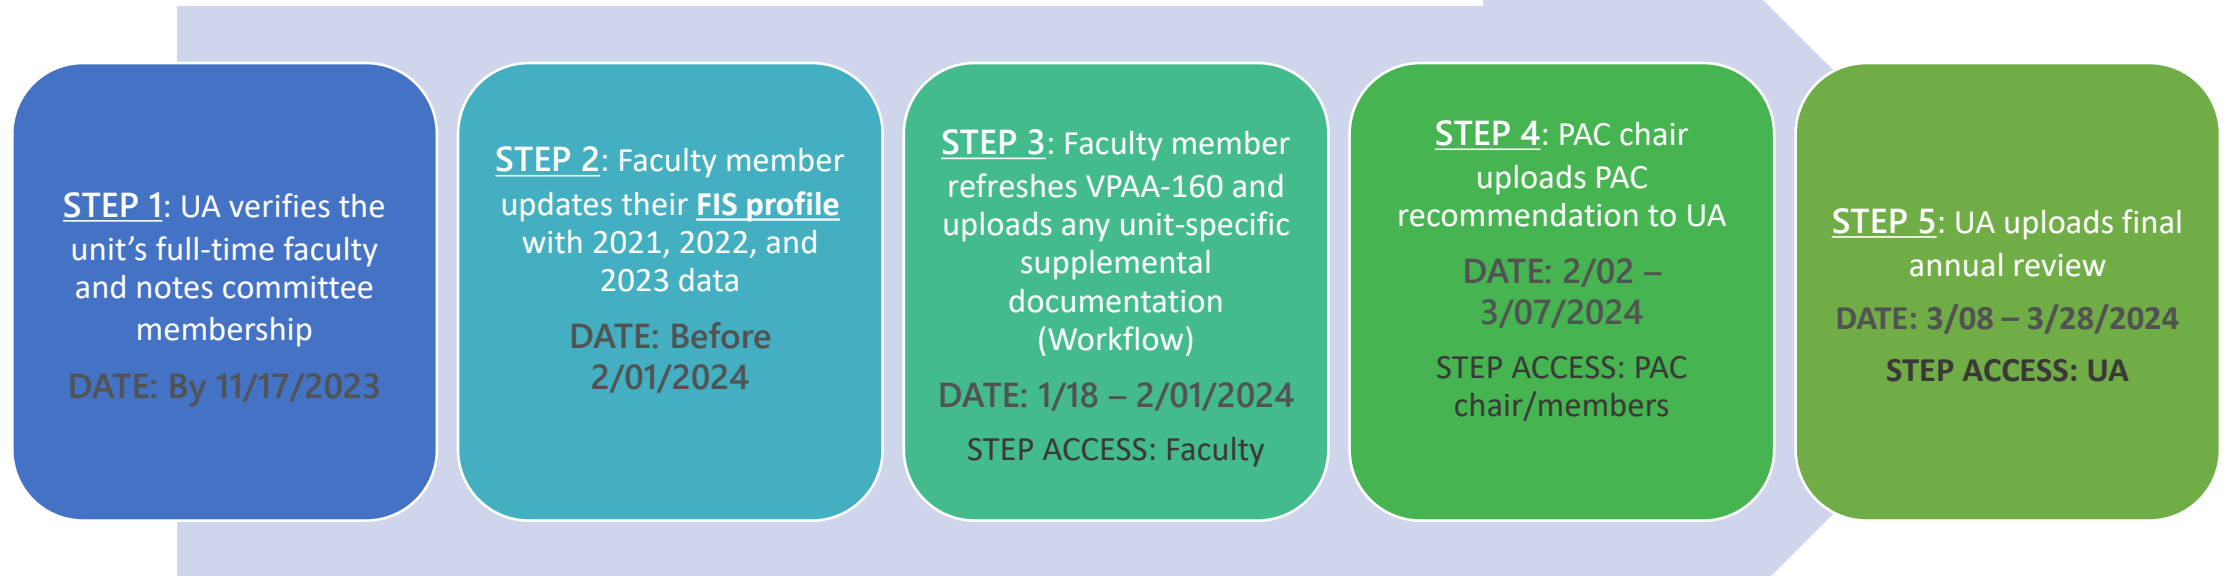

## Professional Faculty Annual Review Flowchart

**Acronym Key:**  
UA = Unit administrator  
PAC = Personnel Affairs Committee