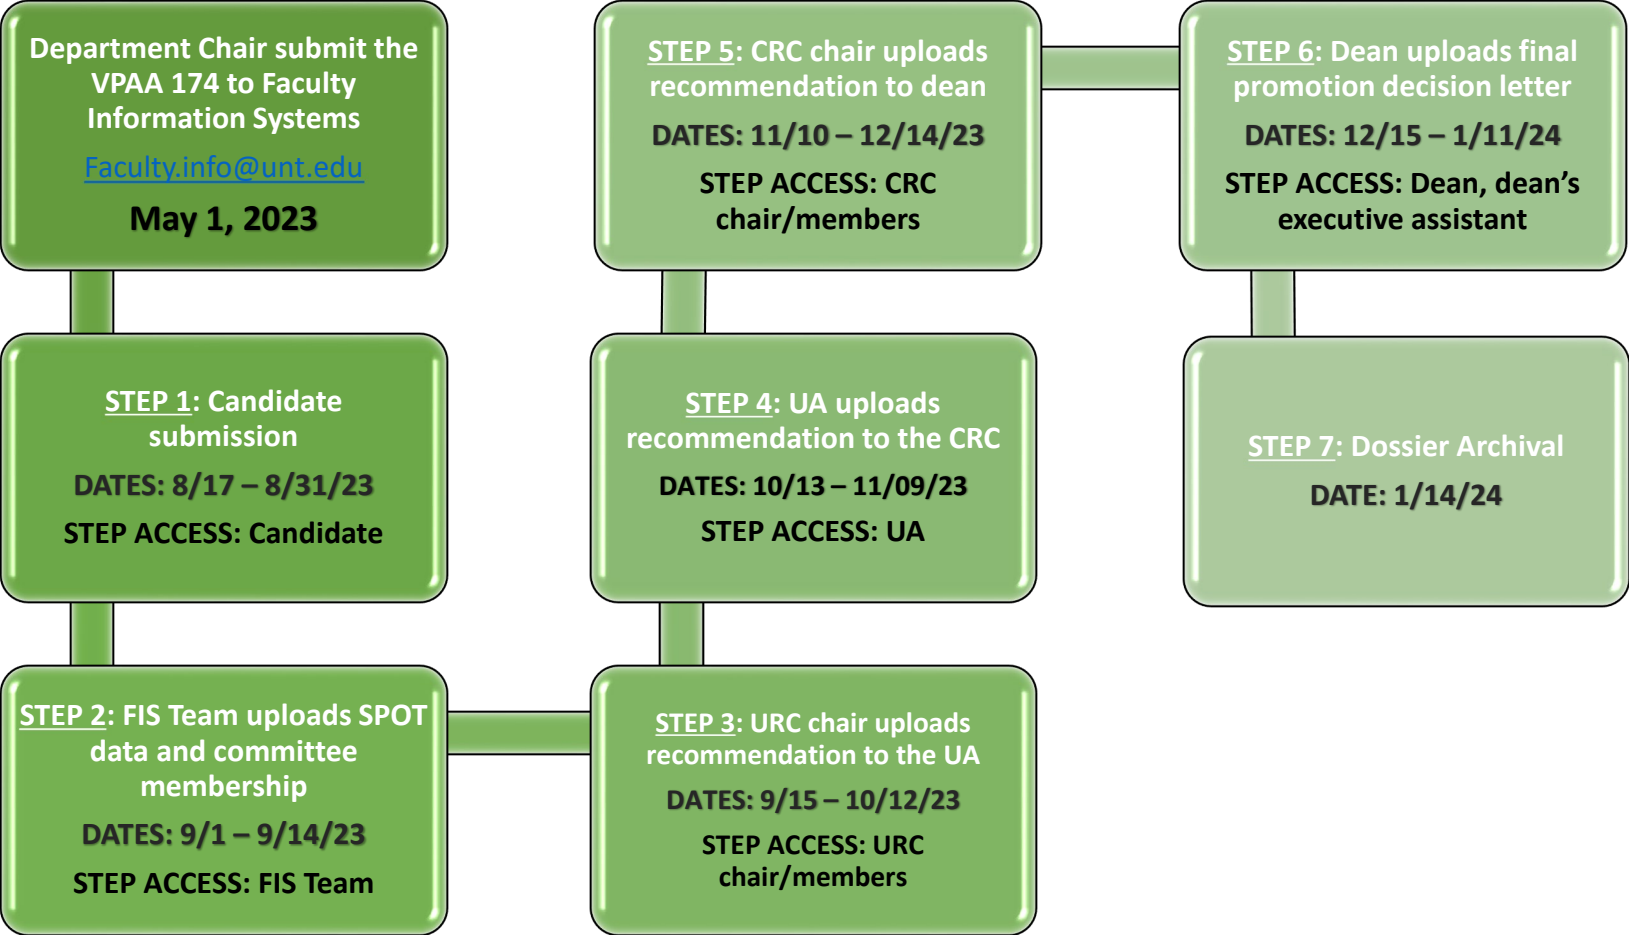

# Professional Faculty Promotion Flowchart

**Acronym Key:**

- UA = Unit administrator
- URC = Unit review committee
- CRC = College review committee