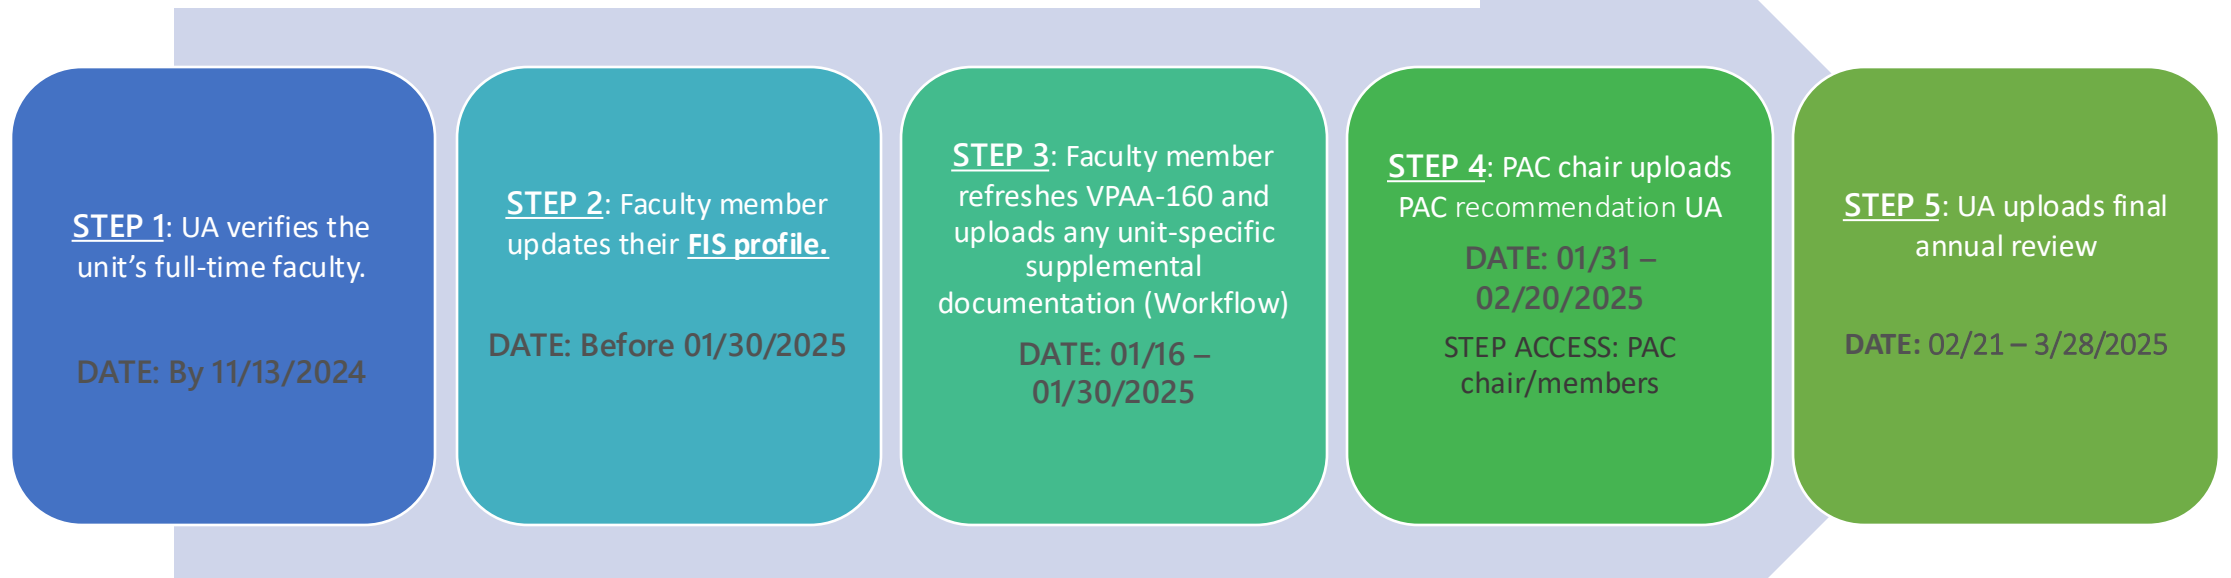

Professional Faculty Annual Review Flowchart

Acronym Key:

UA = Unit administrator

PAC = Personnel Affairs Committee