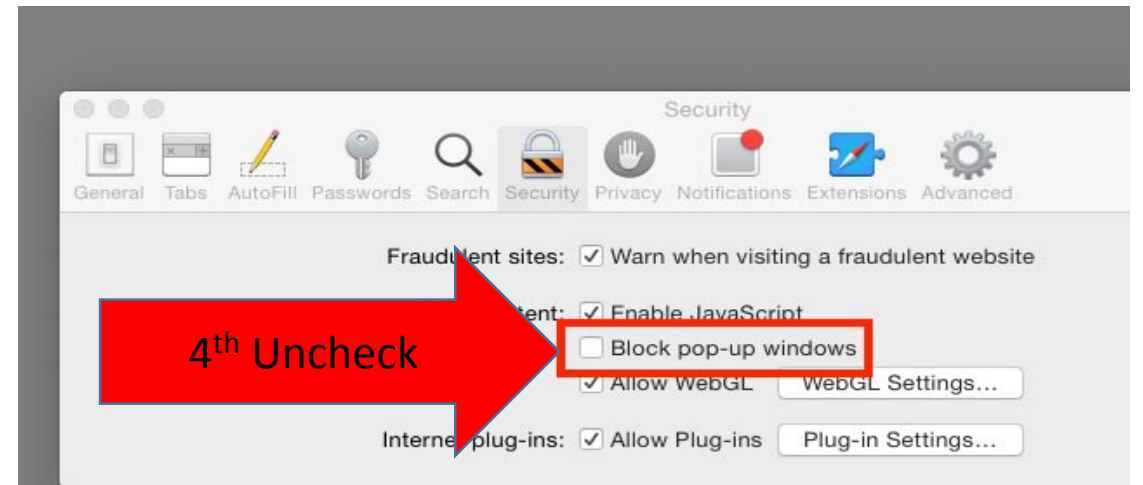

Managing Pop-ups (Safari, Mac)

Questions?

For questions regarding FIS operation or to have information added to an account please contact:

Faculty.Info@unt.edu

Academic Resources- 940-565-2550