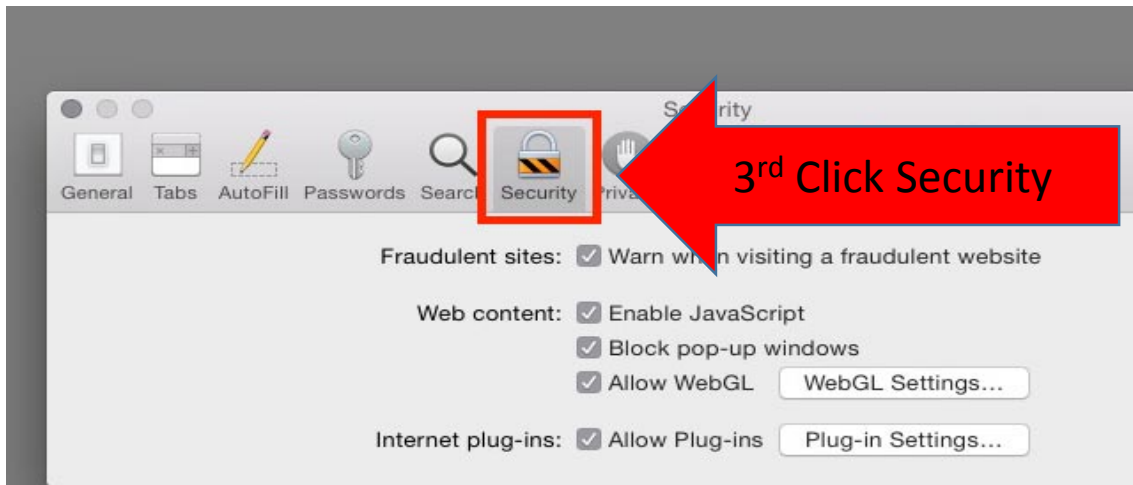

Managing Pop-ups (Safari, Mac)

Questions?

For questions regarding FIS operation or to have information added to an account please contact:

Faculty.Info@unt.edu

Academic Resources- 940-565-2550