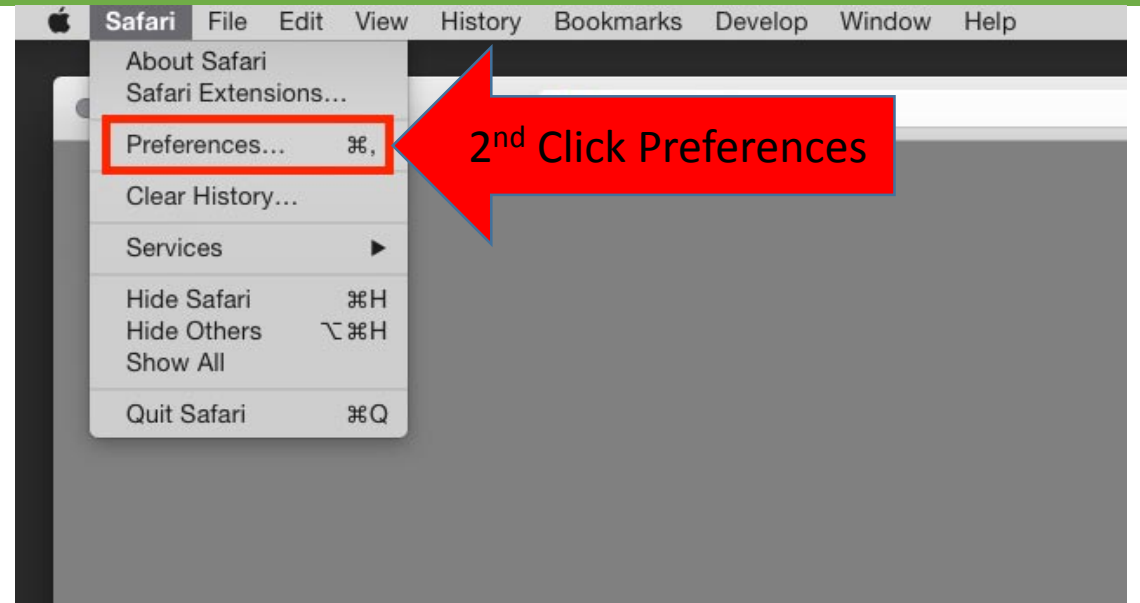

Managing Pop-ups (Safari, Mac)

Questions?

For questions regarding FIS operation or to have information added to an account please contact:

Faculty.Info@unt.edu

Academic Resources- 940-565-2550